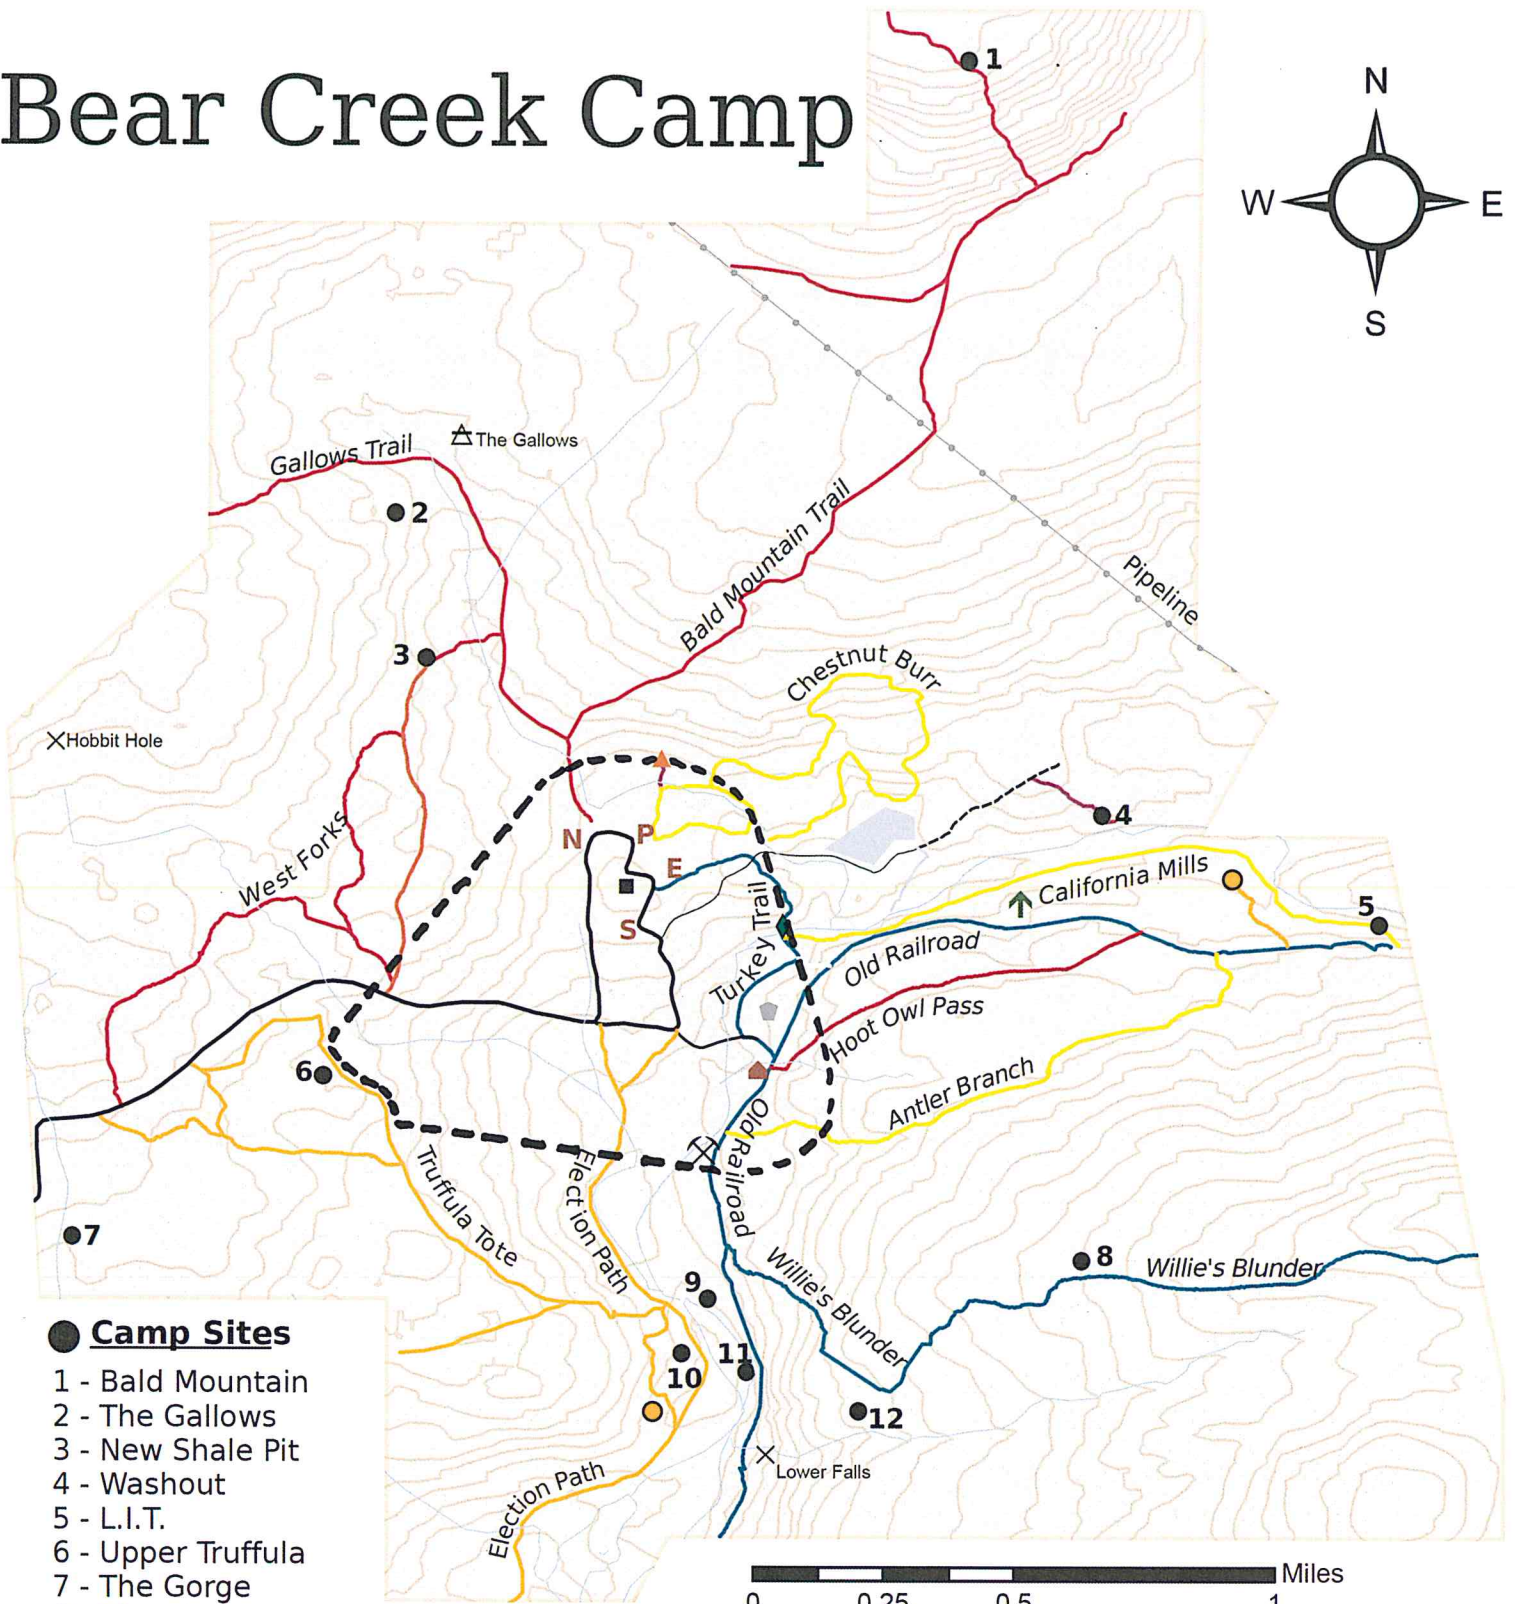

Bear Creek Camp

Camp Sites

- 1 - Bald Mountain
- 2 - The Gallows
- 3 - New Shale Pit
- 4 - Washout
- 5 - L.I.T.
- 6 - Upper Truffula
- 7 - The Gorge
- 8 - Thunderdome
- 9 - Ice House
- 10 - Lower Truffula
- 11 - Hemlocks
- 12 - Willie's Blunder

Legend

- | | |
|-------------------------|--------------------------|
| N - North Site | ◆ - Suspension Bridge |
| E - East Site | ▲ - The Old Lodge |
| S - South Site | ⊗ - Old Shale Pit |
| P - Pavilion | ↑ - The Great White Pine |
| ■ - Cabins | ▲ - Bonfire Circle |
| ● - Adirondack Shelters | ⊙ - The Old Pavilion |
| - - - - | - - - - No Hunting Zone |

- trail
- road
- stream
- bridge
- bench
- parking lot
- tent
- Building
- CBT = Chestnut Burr Trail
- (L) Left