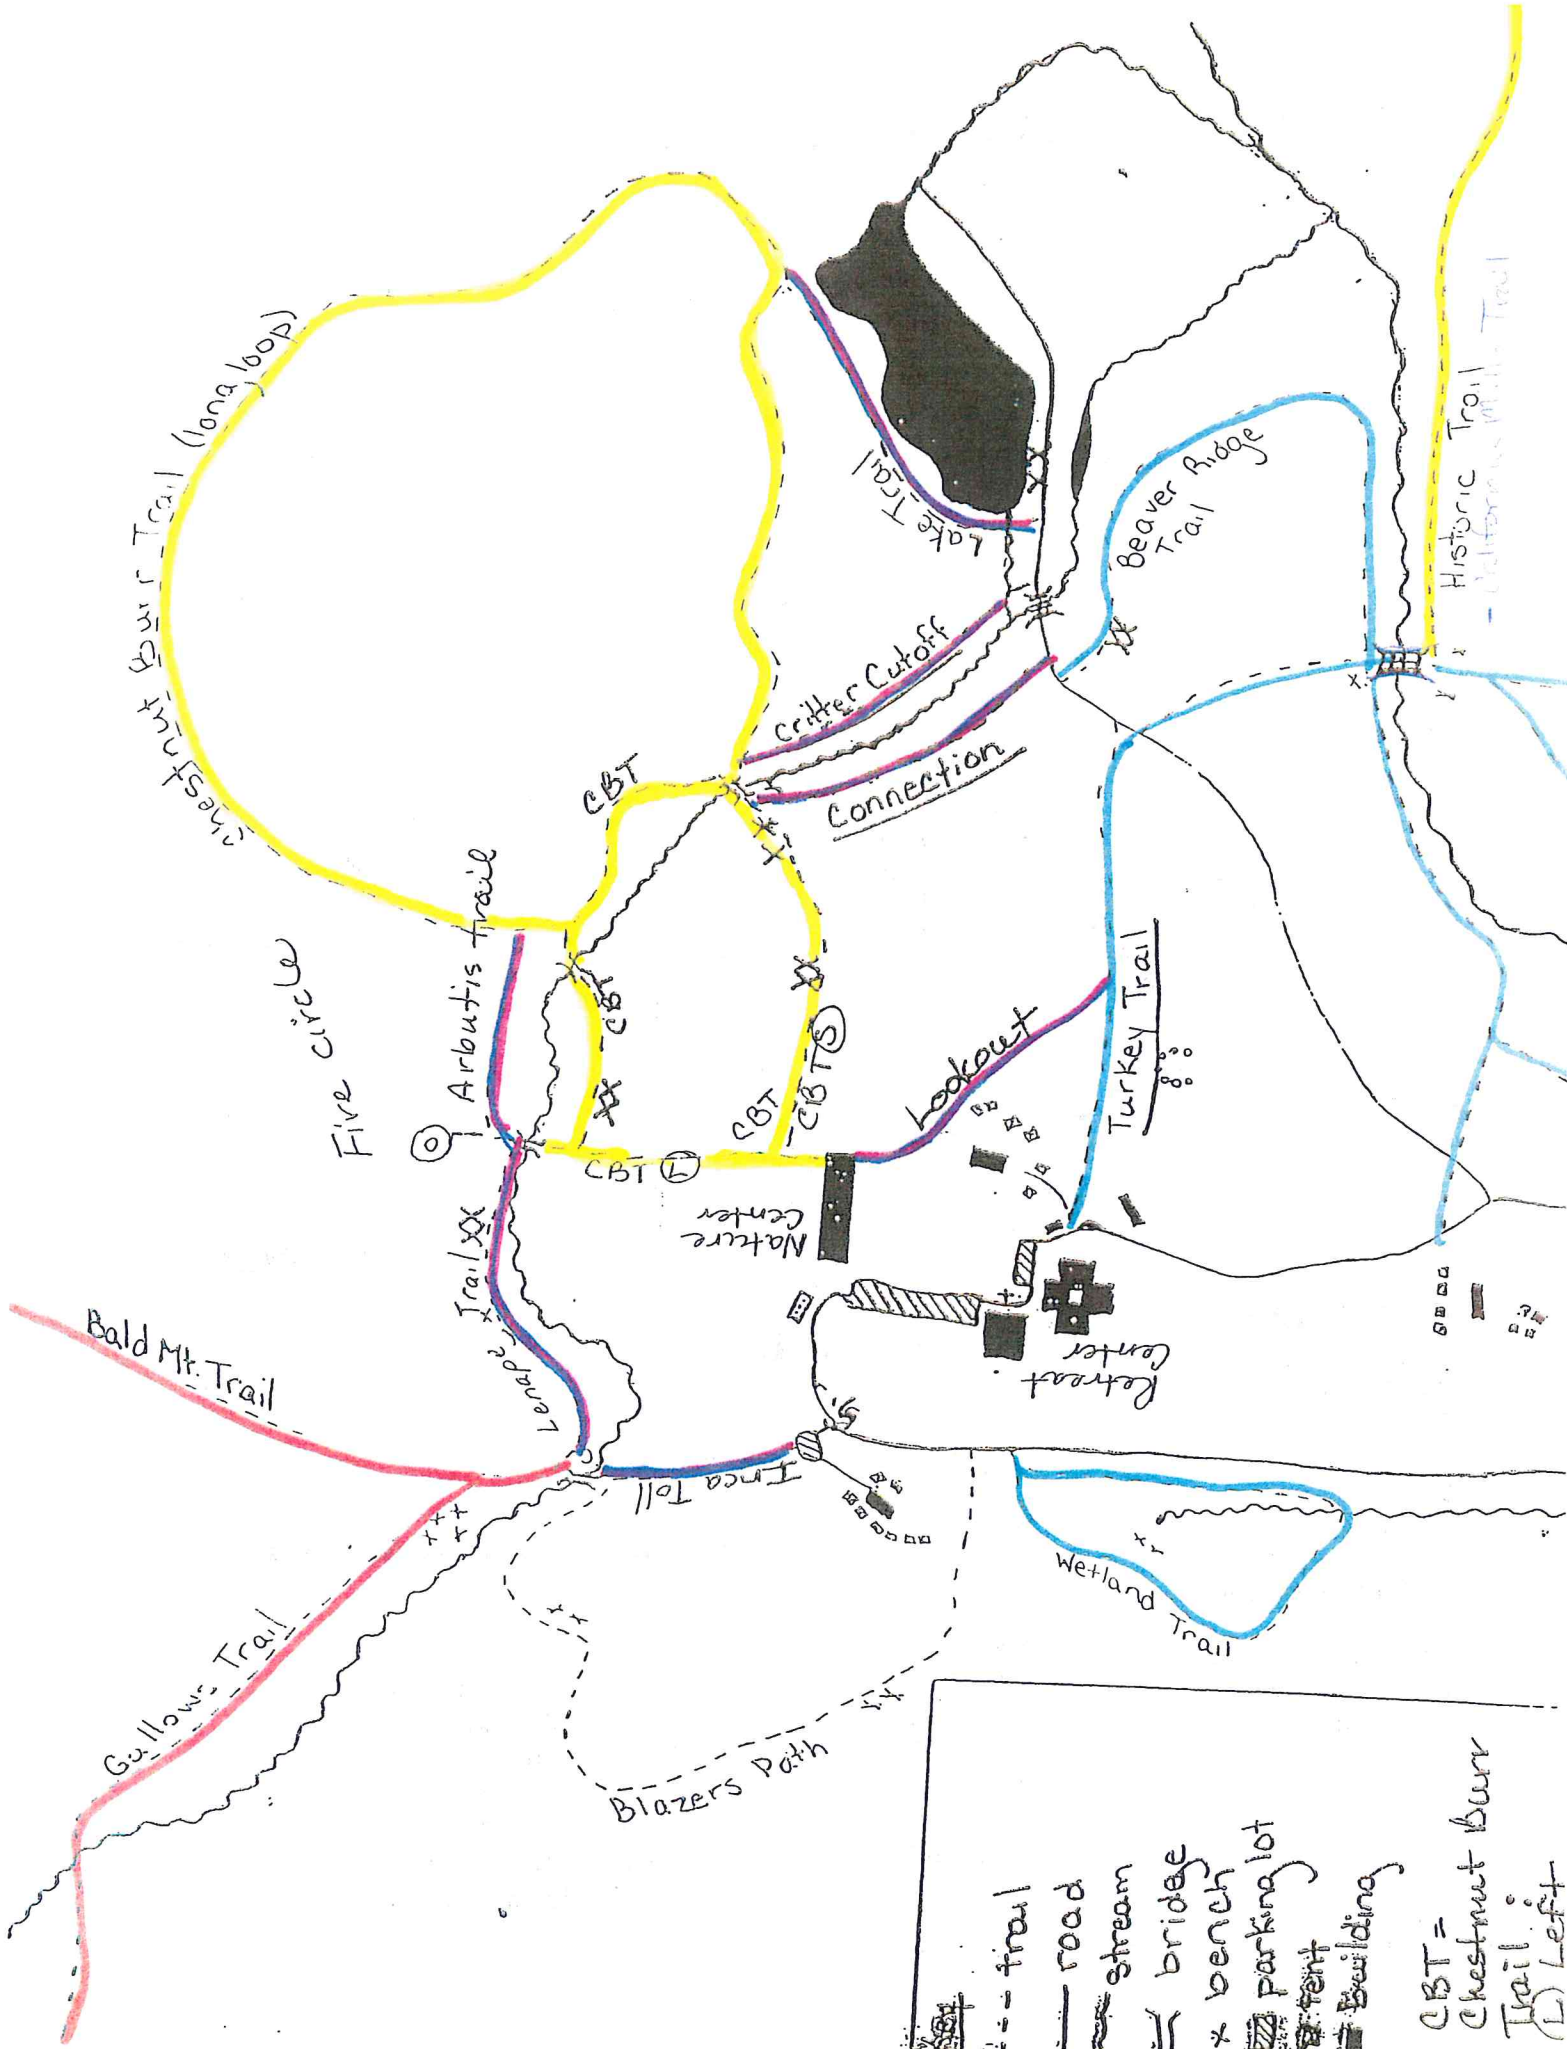

Bear Creek Camp

Camp Sites

- 1 - Bald Mountain
- 2 - The Gallows
- 3 - New Shale Pit
- 4 - Washout
- 5 - L.I.T.
- 6 - Upper Truffula
- 7 - The Gorge
- 8 - Thunderdome
- 9 - Ice House
- 10 - Lower Truffula
- 11 - Hemlocks
- 12 - Willie's Blunder

Legend

- | | |
|-------------------------|--------------------------|
| N - North Site | ◆ - Suspension Bridge |
| E - East Site | ▲ - The Old Lodge |
| S - South Site | ⊗ - Old Shale Pit |
| P - Pavilion | ↑ - The Great White Pine |
| ■ - Cabins | ▲ - Bonfire Circle |
| ● - Adirondack Shelters | ⊙ - The Old Pavilion |
| - - - - | - - - - No Hunting Zone |

- trail
- road
- stream
- bridge
- bench
- parking lot
- tent
- Building
- CBT = Chestnut Burr Trail
- (L) Left